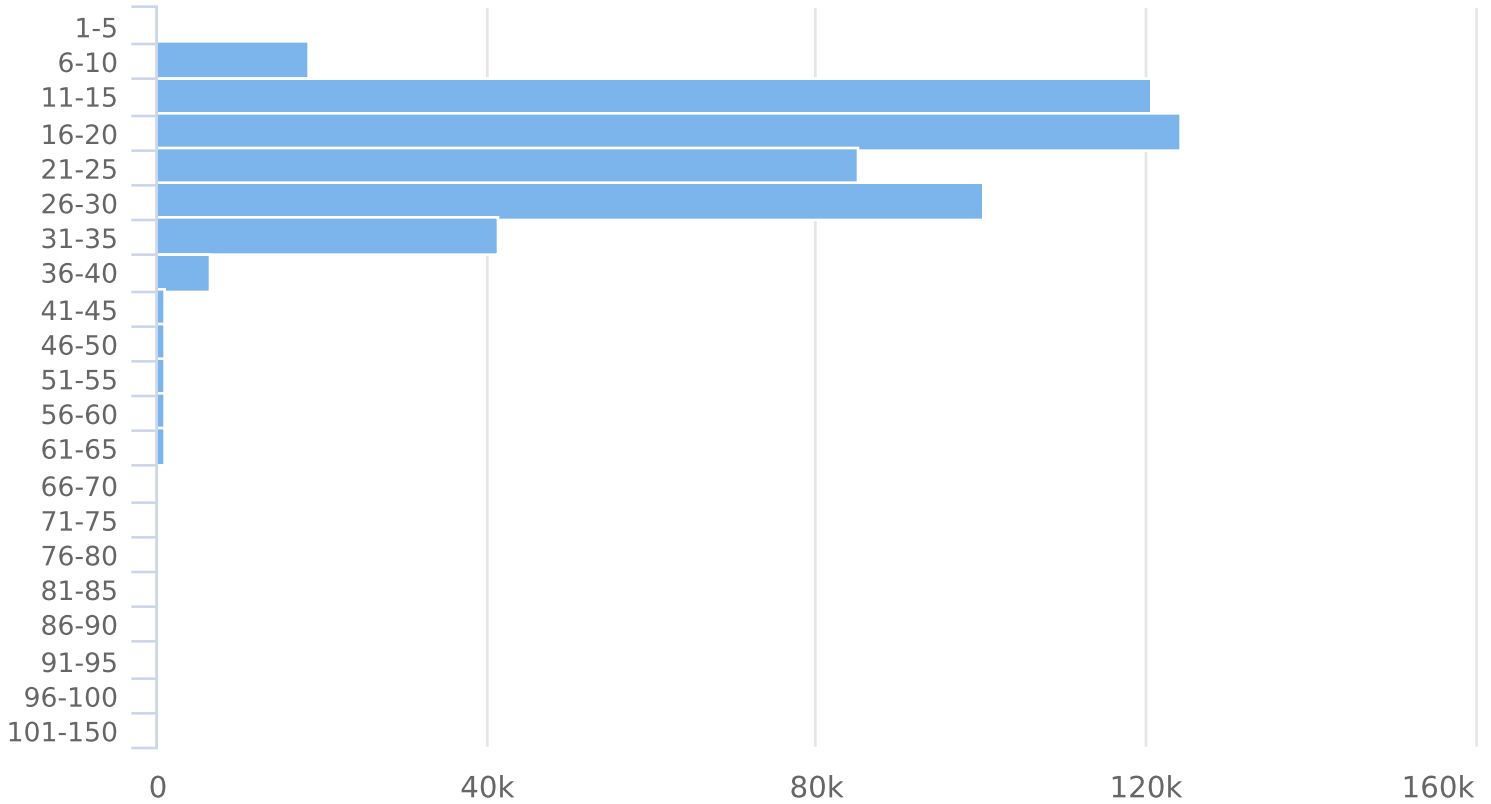

Start: 2023-10-23
End: 2024-08-02
Times: 0:00:00-23:59:59

Speed Bins: Size 5, Range 1 to 150
Time View: By Hour (Total Volumes)

Total Volume by Speed Distribution